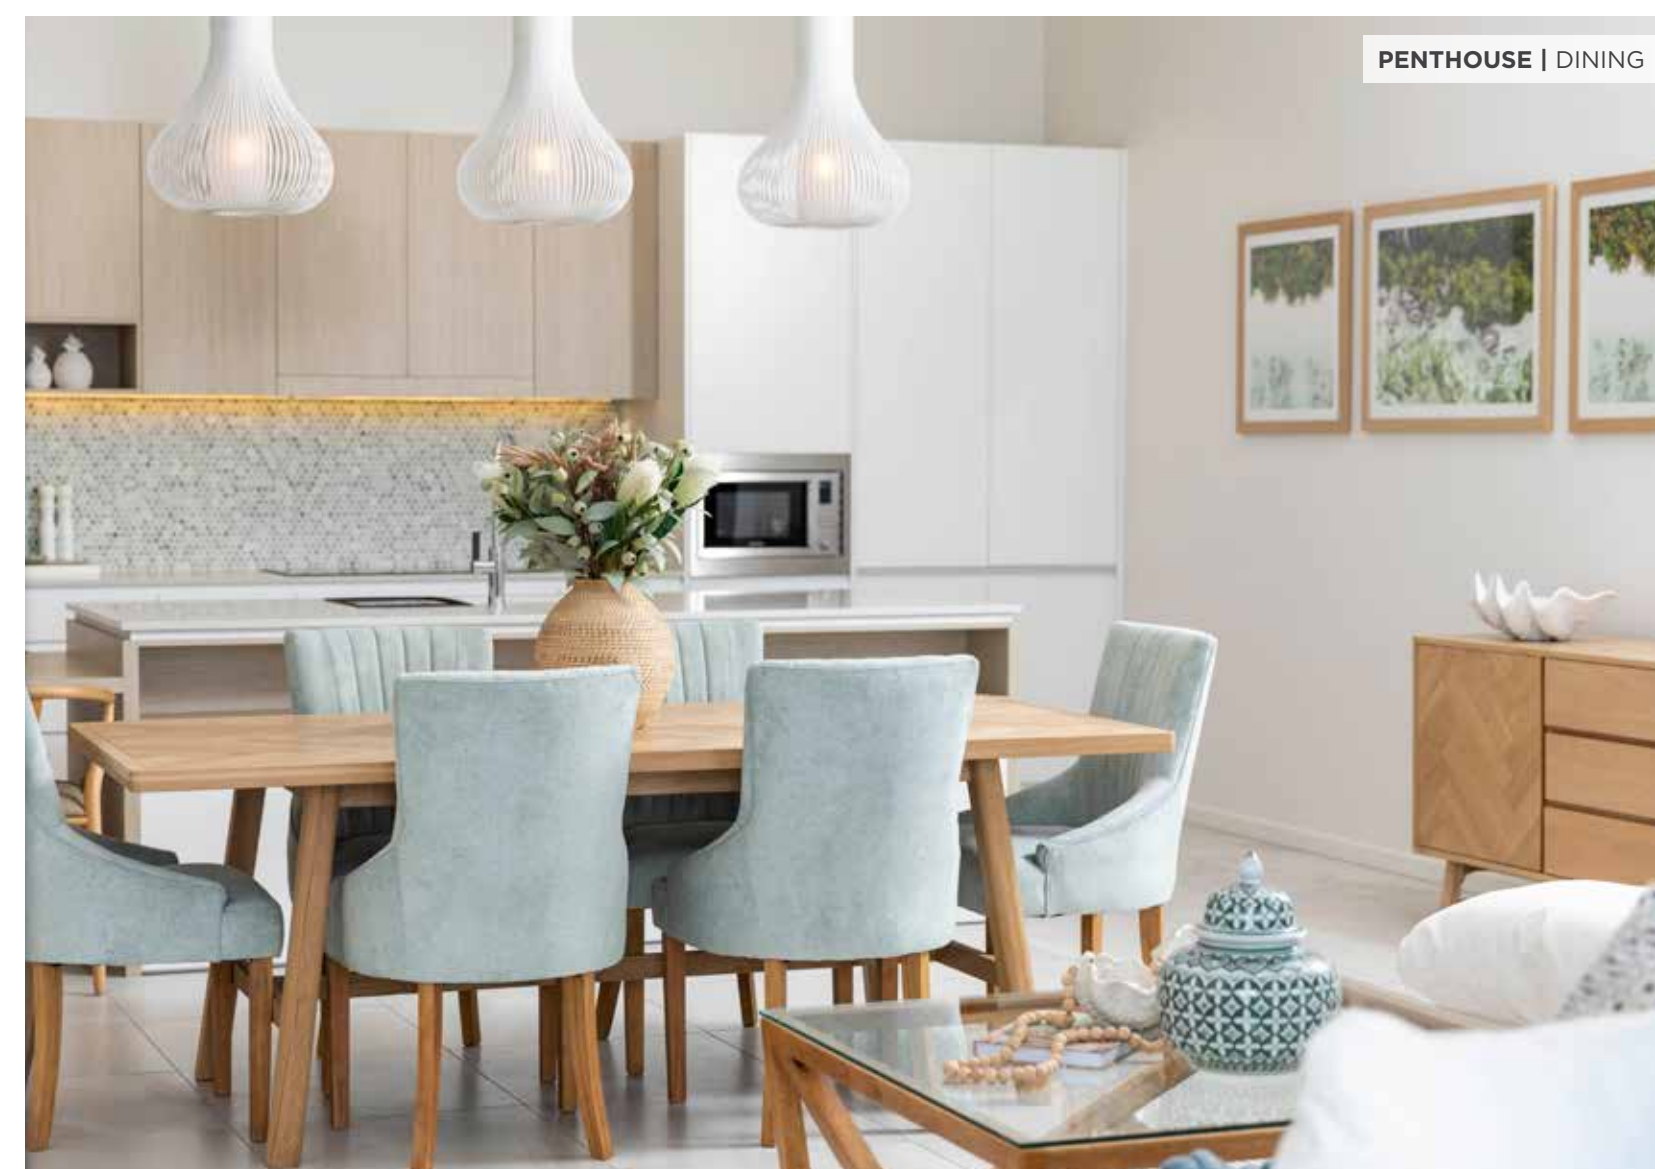

Win the $7 million Golden Treasure

This is your chance win Draw 385, our supersized mid-year **$7 million Golden Treasure** — an ENTIRE beachside apartment complex including a double-storey penthouse and four apartments in popular Palm Beach on the Gold Coast, PLUS **$1 million in gold!**

This breathtaking property is perfectly positioned only steps away from the golden sands of the Gold Coast's popular Palm Beach.

All you'll need to do is pack your bags and move straight in as there's **$392,756** worth of furniture and electrical appliances included in the complex! The best thing is — this prize comes with a golden twist and includes **$1 million** in gold to do with as you wish! There's nothing like it!

FEATURES:

- The breathtaking oceanside apartment complex features a double-storey penthouse, four luxury apartments and a swimming pool.
- Live steps from Palm Beach, offering world class surf and a safe patrolled swimming beach that stretches 4 km of pristine coastline.
- The complex includes a **$392,756** worth of furniture and electrical appliances.
- Rent out the entire complex for an estimated **$293,800** per year.
- Rates and water paid for the first 12 months (valued at **$18,419**).
- Legal transfer fees paid (valued at **$6,875**).
- The prize includes **$1 million** in gold bullion to spend as you wish.
- A **$2,000** travel voucher is included in the prize.