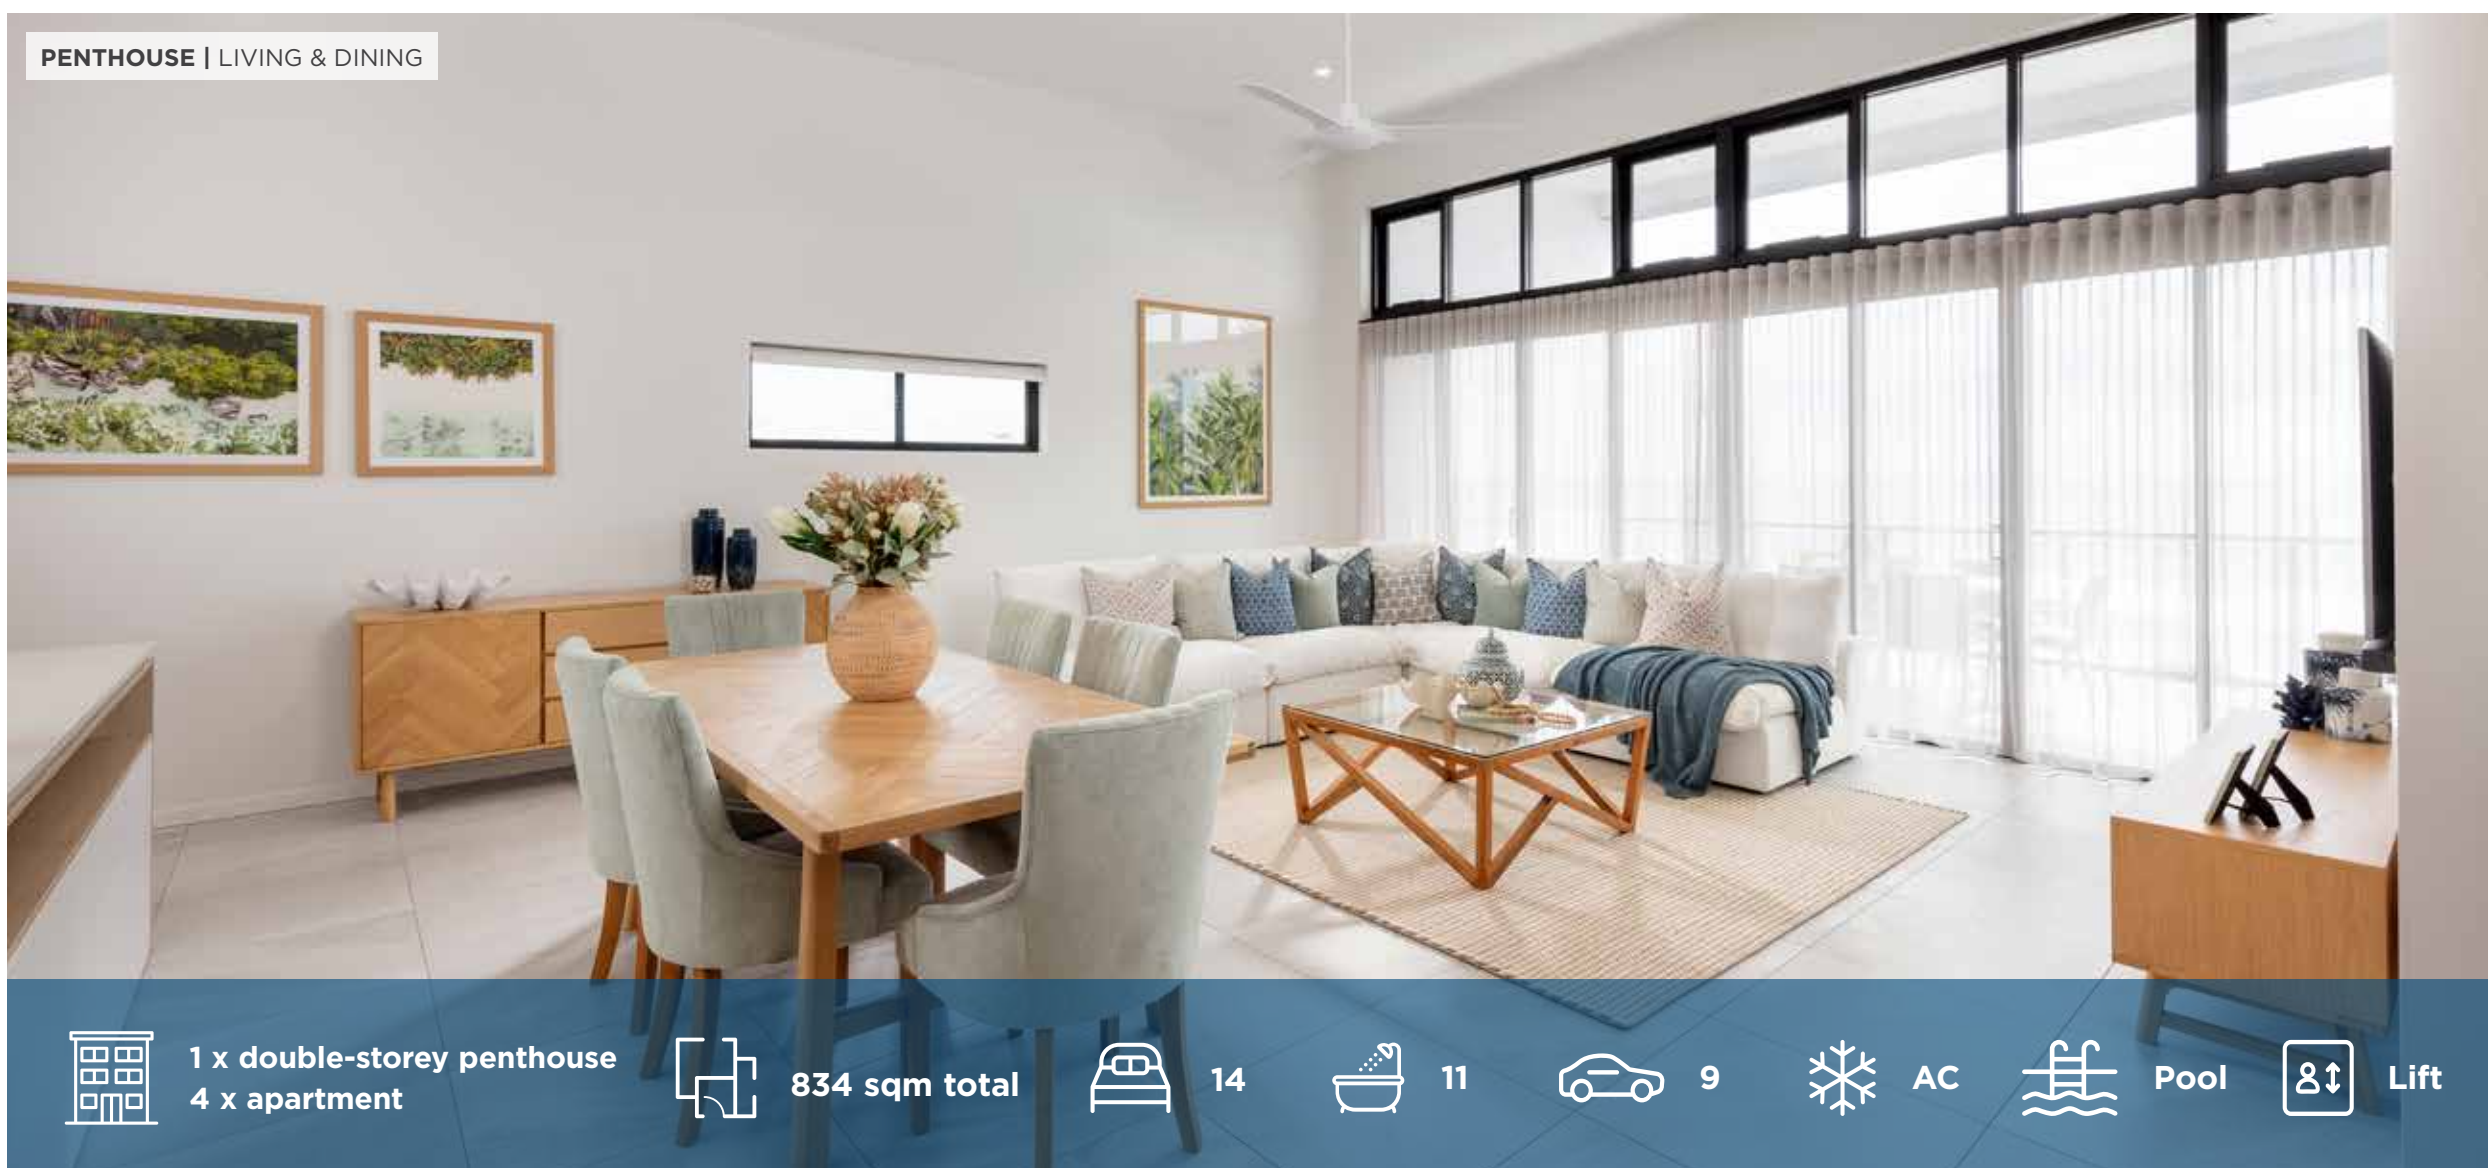

1 x double-storey penthouse
4 x apartment
834 sqm total
14
11
9
AC
Pool
Lift

ESTIMATED ANNUAL RENTAL RETURN
$293,800
FURNITURE & ELECTRICAL APPLIANCES
$392,756

Win the $7 million Golden Treasure

This is your chance win Draw 385, our supersized mid-year **$7 million Golden Treasure** — an ENTIRE beachside apartment complex including a double-storey penthouse and four apartments in popular Palm Beach on the Gold Coast, PLUS **$1 million in gold!**

This breathtaking property is perfectly positioned only steps away from the golden sands of the Gold Coast's popular Palm Beach.

All you'll need to do is pack your bags and move straight in as there's **$392,756** worth of furniture and electrical appliances included in the complex! The best thing is — this prize comes with a golden twist and includes **$1 million** in gold to do with as you wish! There's nothing like it!

FEATURES:

- The breathtaking oceanside apartment complex features a double-storey penthouse, four luxury apartments and a swimming pool.
- Live steps from Palm Beach, offering world class surf and a safe patrolled swimming beach that stretches 4 km of pristine coastline.
- The complex includes a **$392,756** worth of furniture and electrical appliances.
- Rent out the entire complex for an estimated **$293,800** per year.
- Rates and water paid for the first 12 months (valued at **$18,419**).
- Legal transfer fees paid (valued at **$6,875**).
- The prize includes **$1 million** in gold bullion to spend as you wish.
- A **$2,000** travel voucher is included in the prize.

See all floorplans and take a virtual tour at rslartunion.com.au

DON'T MISS YOUR CHANCE TO WIN IT ALL! SECURE YOUR TICKETS NOW
RSLARTUNION.COM.AU OR CALL 1300 775 888

VIP Club members don't miss out!