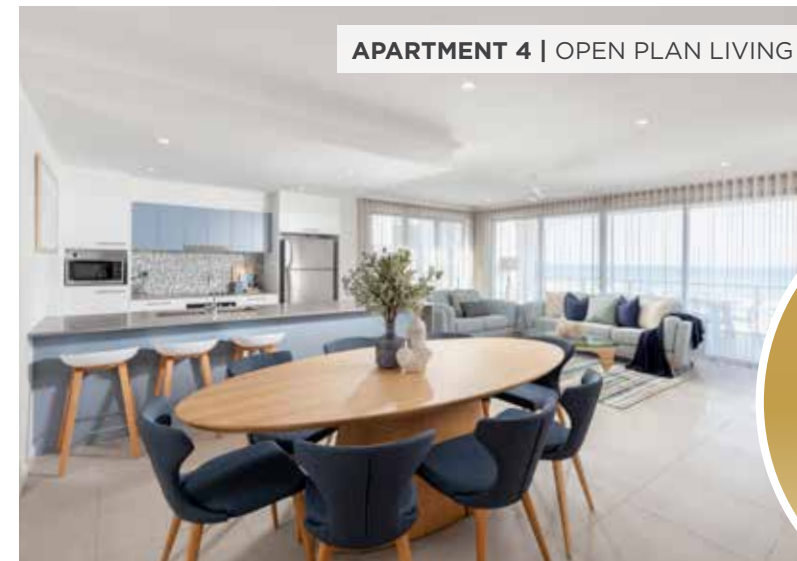

1 x double-storey penthouse
4 x apartment
834 sqm total
14
11
9
AC
Pool
Lift